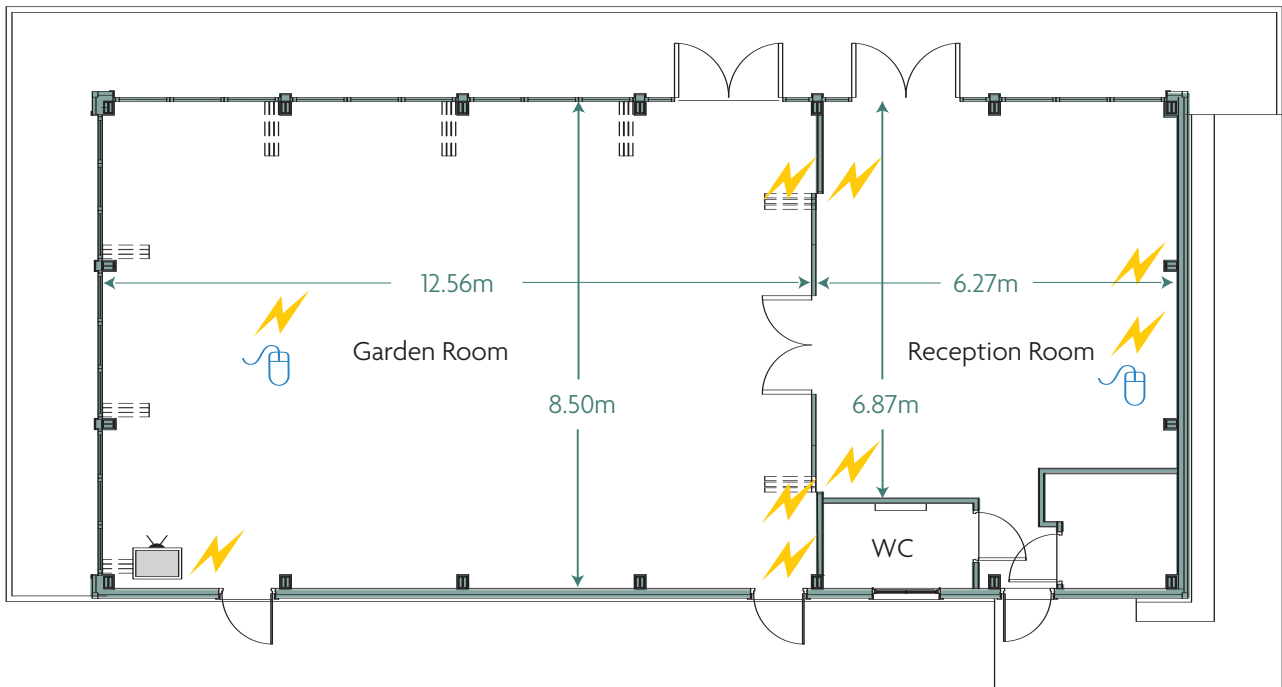

# garden room

## Capacities

Reception	140
Theatre	140
Reception Room	40
Garden Room	100
Cabaret (round tables)	40
Cabaret (trestle tables)	60
Banquet	80

**Ceiling height** 3.5m

**Floor loading** 5kN/m<sup>2</sup>

## Door measurements

Height	2m
Width	1.93m

 Network points

 Plug sockets

 TV / HDMI point

**Please note:** All measurements are approximate.